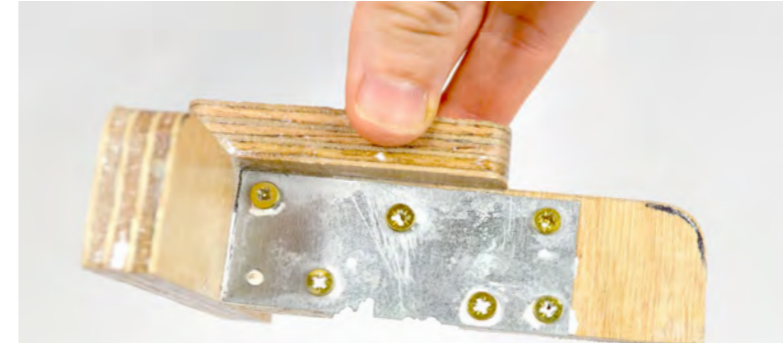

## 1:6 SCALE MODEL

I used Adobe Illustrator to create the design for the window and engraved it on plastic using a laser cutter

I used the laser cutter for small detailed pieces

Designed and cut jig for decorative raised panels.